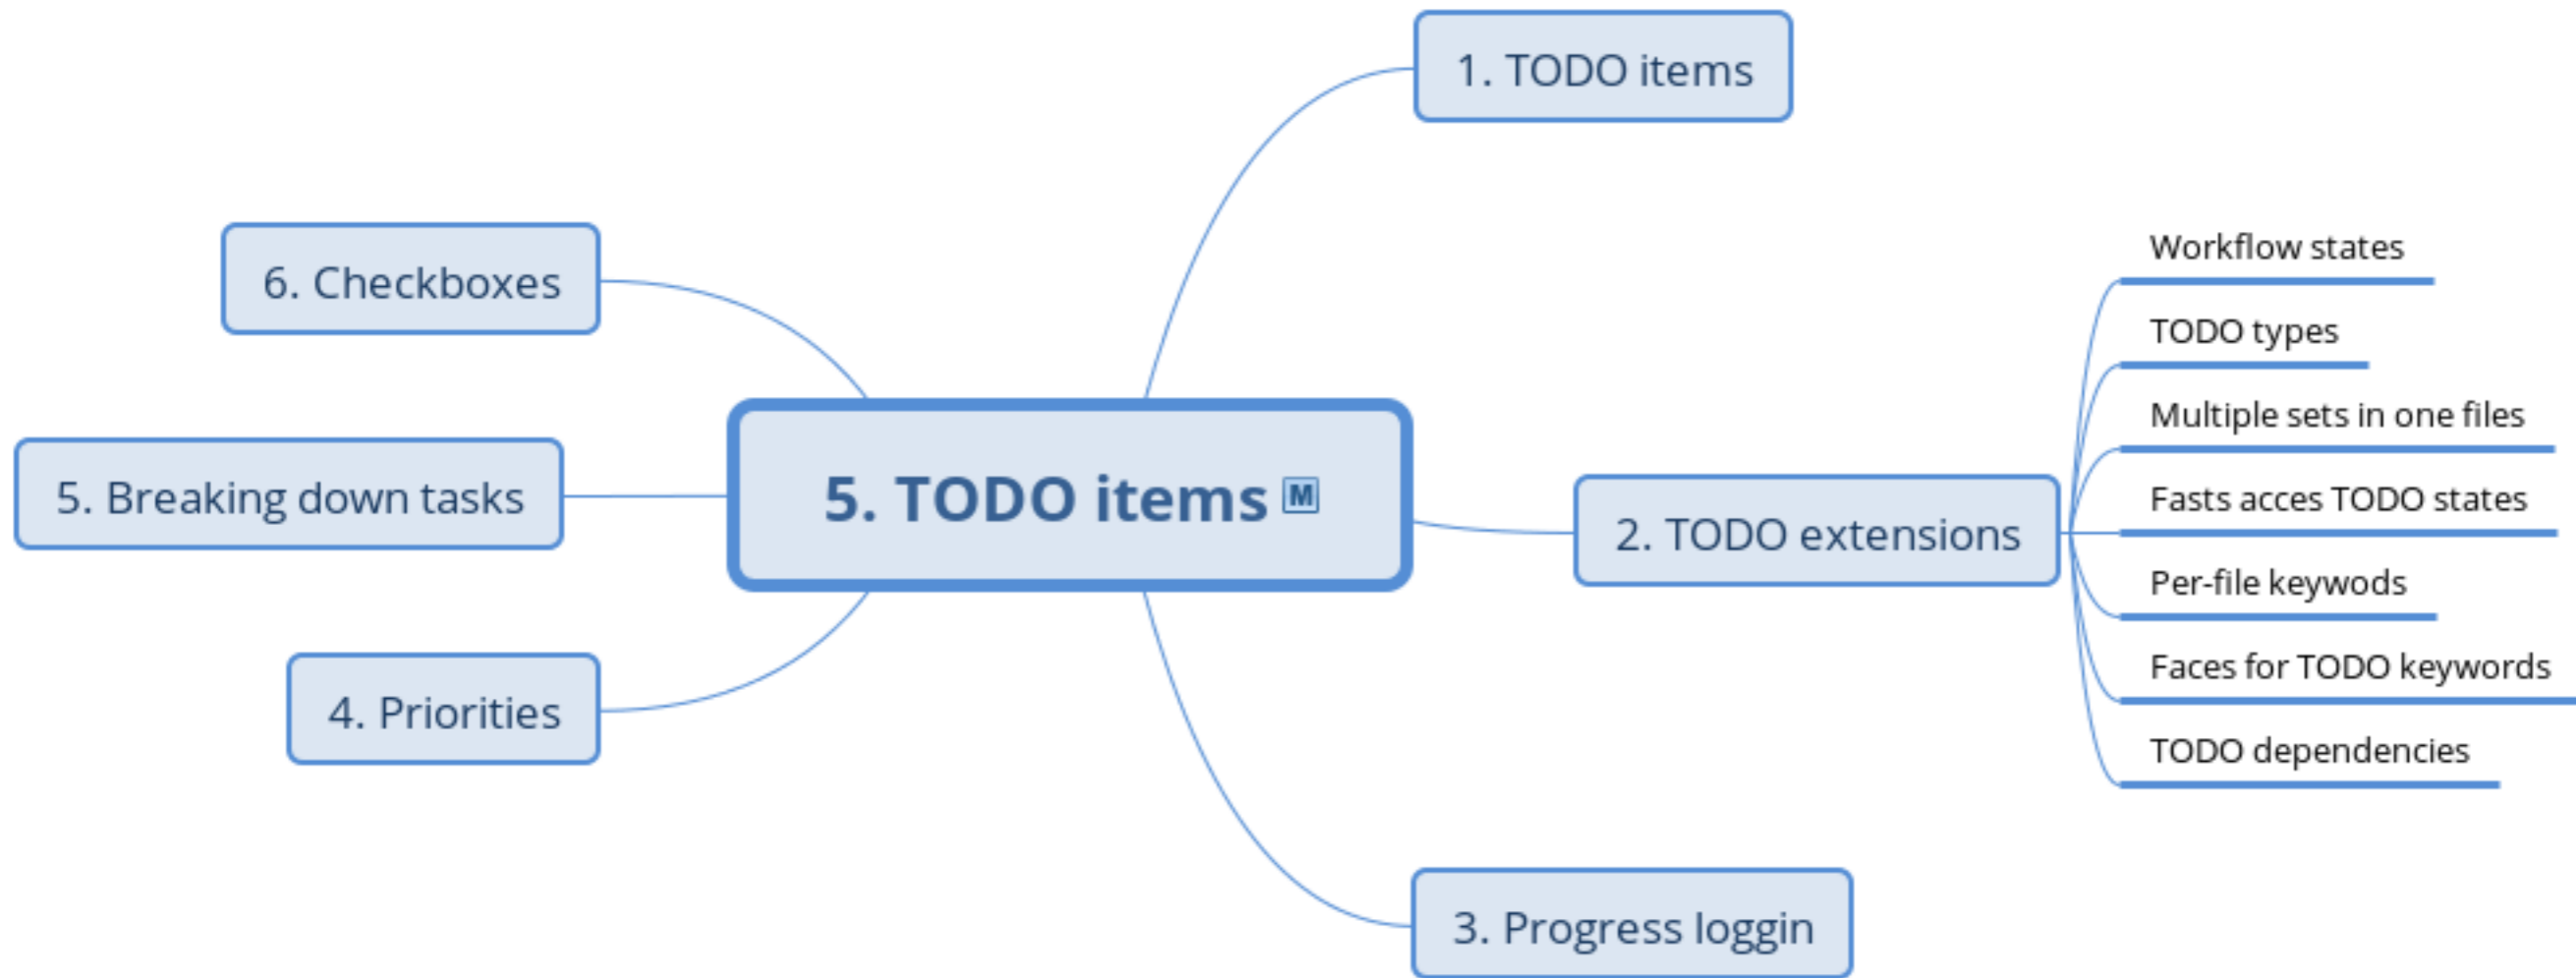

4. Hyperlinks ^M

1. Link format

2. Internal links

3. External links

4. Handlink links

5. Using links outside Org

6. Links abbreviations

7. Search options

8. Custom searches

6. Tags ^M

1. Tag inheritance

2. Setting tags

3. Tags hierarchy

Definir grupo de tags

4. Tag search

8. Dates and times M

1. Timestamps

2. Creating timestamps

3. dadlines a scheduling

4. Clocking work time

5. Effort estimates

6. Timers

9. Capturare, Refile, Archive M

7. Archiving

1. Capture

2. Attachments

3. RSS feeds

4. Protocols

5. Emacs and Org

6. Refile and copy

Moving subtrees

Interanal archiving